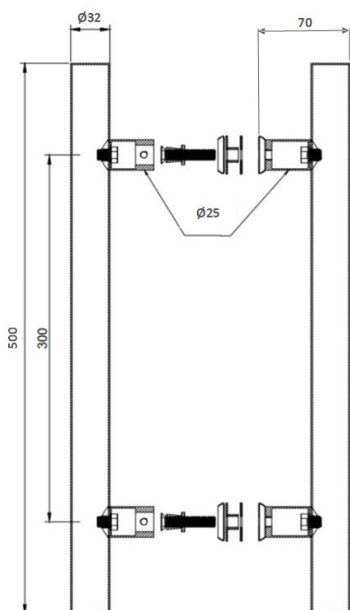

PRODUCT SHEET

Description:

Sauna Door Handle "Drava" Matt black, $\varnothing 32 \times 500 \text{mm}$, cc 300mm Wooden & Metal Matt Black Colour

Item number:

17.87.053-5

Units	Box	Carton	HS Code	Barcode
Set	1	1	8302415000	
				5704866514415